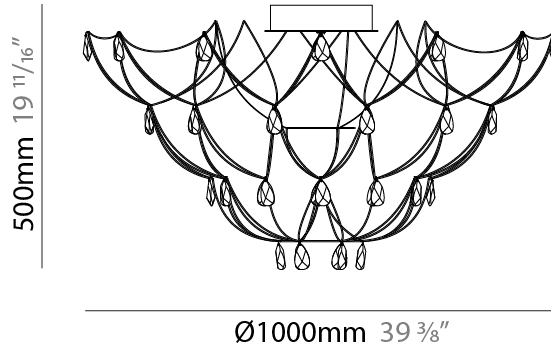

PROJECT	
TYPE	
SPECIFIER	
QUANTITY	
DATE	

CRYSTAL GALAXY SURFACE

D102029-

base number	LED Dimming	Color Temperature	Finish Options

1. To build a product code in our configurator select the specify button on the base model # product page
2. To build a manual product code on this datasheet choose from the options listed below in blue font and add the suffix to the base model #

GENERAL

Series: Crystal Galaxy
Brand: Quasar
Division: Design
Mounting Type: Surface
Mounting Location: Ceiling
Subcategory: Ambient

PHYSICAL

Shape: Abstract
Diameter (mm): 1000
Diameter (in): 39 3/8
Height (mm): 500
Height (in): 19 11/16
Light Distribution: Omnidirectional
Weight (kg): 3
Weight (lbs): 6.61
[Fixture Finish: NIC / BRA / BBR](#)
Fixture Material: Metal
Upon Request: Custom Sizes

ELECTRICAL

Number of Lamps: 66
Lamp Type: LED Retrofit
Input Wattage (W): 21.78
Bulb Included: Bulb Included
Max. Wattage Per Lamp (W): 0.33
Lamp Base: E10
[Dimming: 0-10V Dimming / Phase Dimming (120Vac Only)](#)
Driver Included: Yes
Driver Location: Integrated
Driver Type: Constant Voltage - Universal
Driver Class: Class 2
Input Voltage (V): 120 - 277
Output Voltage (V): 12
Lamp Voltage (V): 12

LED

[Color Temperature (°K): 2600 / 3000 / 3500](#)
Max. Delivered Lumen (lm): 1518 (2600K)
CRI: >80 CRI
Lamp Life (hrs): 50000

OPTICAL

RATINGS AND CERTIFICATIONS

Certified By: Certified for North American Standards
IP rating: IP20