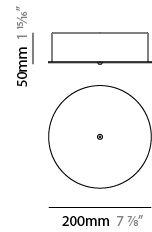

PROJECT	
TYPE	
SPECIFIER	
QUANTITY	
DATE	

CRYSTAL GALAXY SURFACE

D102029-

base number	LED Dimming	Color Temperature	Finish Options

1. To build a product code in our configurator select the specify button on the base model # product page
2. To build a manual product code on this datasheet choose from the options listed below in blue font and add the suffix to the base model #

GENERAL

Series: Crystal Galaxy
Brand: Quasar
Division: Design
Mounting Type: Surface
Mounting Location: Ceiling
Subcategory: Ambient

PHYSICAL

Shape: Abstract
Diameter (mm): 1000
Diameter (in): 39 3/8
Height (mm): 500
Height (in): 19 11/16
Light Distribution: Omnidirectional
Weight (kg): 3
Weight (lbs): 6.61
[Fixture Finish: NIC / BRA / BBR](#)
Fixture Material: Metal
Upon Request: Custom Sizes

ELECTRICAL

Number of Lamps: 66
Lamp Type: LED Retrofit
Input Wattage (W): 21.78
Bulb Included: Bulb Included
Max. Wattage Per Lamp (W): 0.33
Lamp Base: E10
[Dimming: 0-10V Dimming / Phase Dimming (120Vac Only)](#)
Driver Included: Yes
Driver Location: Integrated
Driver Type: Constant Voltage - Universal
Driver Class: Class 2
Input Voltage (V): 120 - 277
Output Voltage (V): 12
Lamp Voltage (V): 12

LED

[Color Temperature (°K): 2600 / 3000 / 3500](#)
Max. Delivered Lumen (lm): 1518 (2600K)
CRI: >80 CRI
Lamp Life (hrs): 50000

OPTICAL

RATINGS AND CERTIFICATIONS

Certified By: Certified for North American Standards
IP rating: IP20